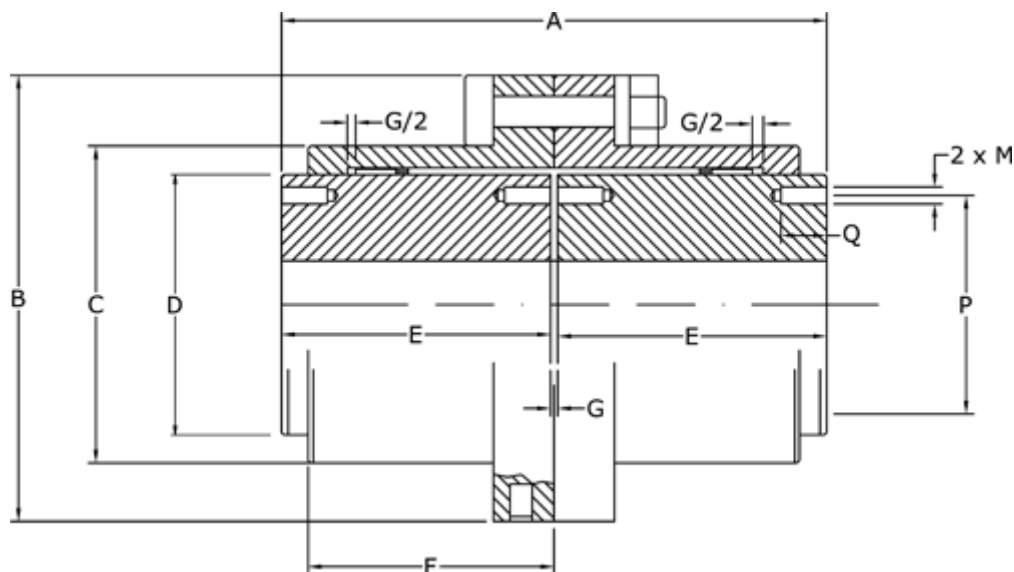

Article number: 3311F240

Description: Gear Coupling FST240 without bore

Measures

A = 388

B = 444

C = 368

D = 316

E = 190

F = 165.0

G = 8

M = M16

P = 276

Q = 24